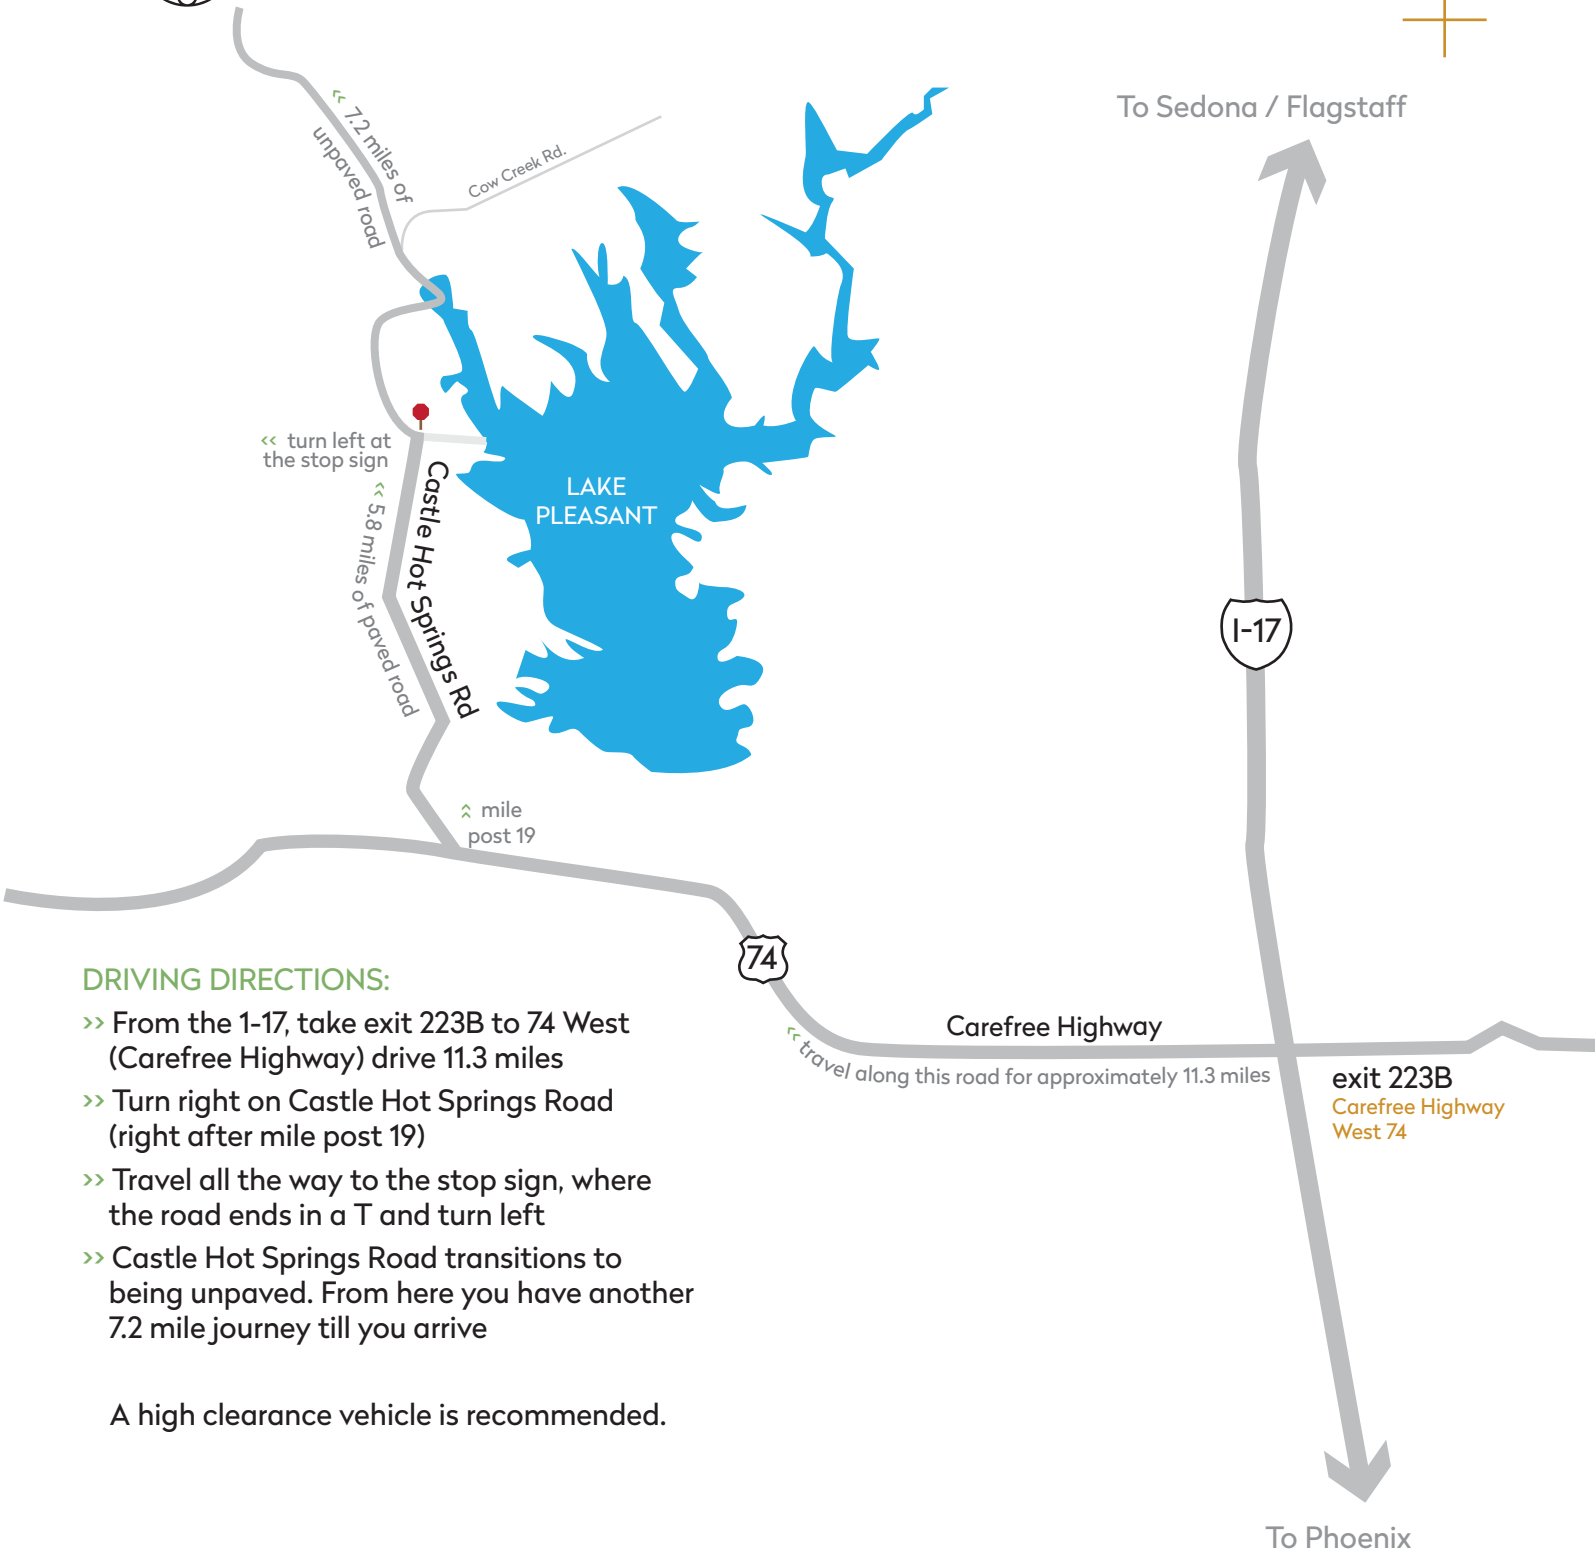

CASTLE HOT SPRINGS

DRIVING DIRECTIONS:

- >> From the 1-17, take exit 223B to 74 West (Carefree Highway) drive 11.3 miles
- >> Turn right on Castle Hot Springs Road (right after mile post 19)
- >> Travel all the way to the stop sign, where the road ends in a T and turn left
- >> Castle Hot Springs Road transitions to being unpaved. From here you have another 7.2 mile journey till you arrive

A high clearance vehicle is recommended.

ADDRESS

5050 East Castle Hot Springs Road
Castle Hot Springs, Arizona 85342

COORDINATES

33° 58' 56.34" N
112° 21' 52.84" W

CONTACT

928.501.1001
CastleHotSprings.com

Rediscovered... reinvented... not forgotten